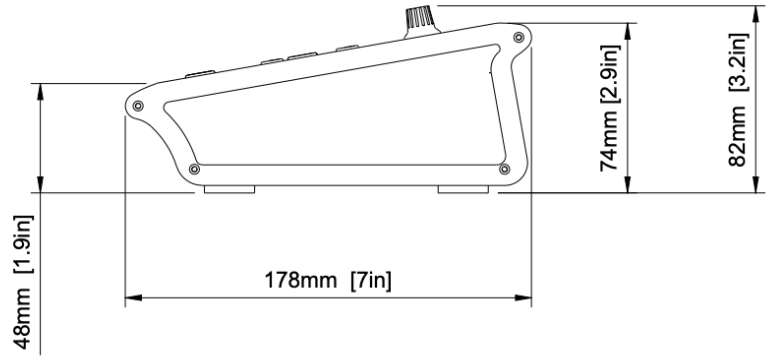

Frame Shot Plus

Formerly MKA1

Standard

Slim

Revision #3

Created 6 October 2022 09:03:47 by Heather Pedersen

Updated 9 June 2026 11:56:21 by Heather Pedersen