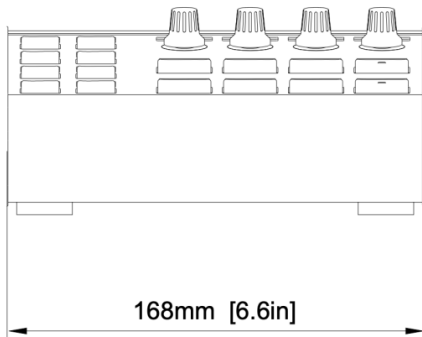

Frame Shot Plus

Formerly MKA1

Standard

Slim

Revision #3

Created 6 October 2022 09:03:47 by Heather Pedersen

Updated 9 June 2026 11:56:21 by Heather Pedersen