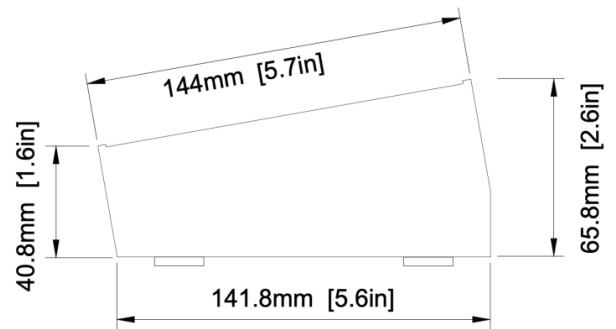

Frame Shot Plus

Formerly MKA1

Standard

Slim

Revision #3

Created 6 October 2022 09:03:47 by Heather Pedersen

Updated 9 June 2026 11:56:21 by Heather Pedersen