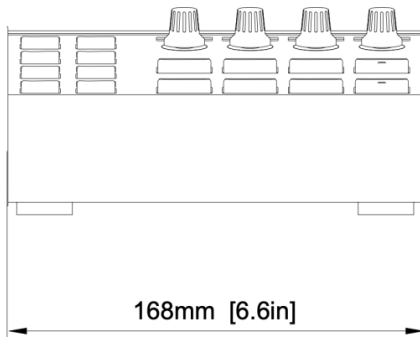

Frame Shot Plus

Formerly MKA1

Standard

Slim

Revision #3

Created 6 October 2022 09:03:47 by Heather Pedersen

Updated 9 June 2026 11:56:21 by Heather Pedersen