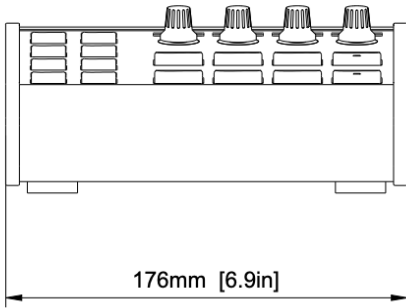

Frame Shot Plus

Formerly MKA1

Standard

Slim

Revision #3

Created 6 October 2022 09:03:47 by Heather Pedersen

Updated 9 June 2026 11:56:21 by Heather Pedersen