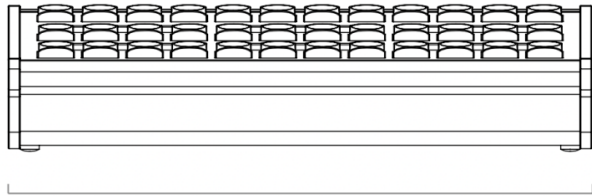

# Master Key 36

290 mm  
11,4"

46 mm  
1,8"

72 mm  
2,8"

178 mm  
7"

---

Revision #1

Created 6 October 2022 08:37:05 by Heather Pedersen