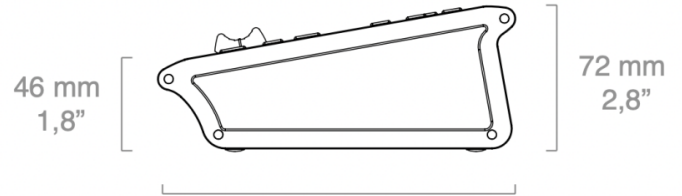

# Master Key 36

290 mm  
11,4"

46 mm  
1,8"

72 mm  
2,8"

178 mm  
7"

---

Revision #1

Created 6 October 2022 08:37:05 by Heather Pedersen