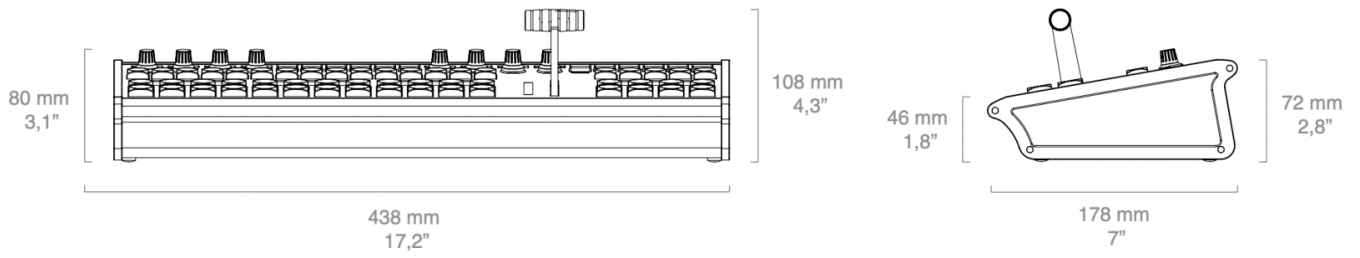

Master Key One v1

Revision #2

Created 6 October 2022 08:37:35 by Heather Pedersen

Updated 9 June 2026 12:06:02 by Heather Pedersen