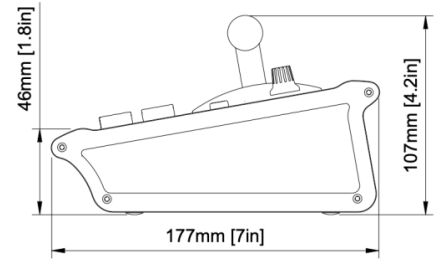

Master Key One v2

Revision #1

Created 6 October 2022 08:38:11 by Heather Pedersen

Updated 9 June 2026 12:06:02 by Heather Pedersen