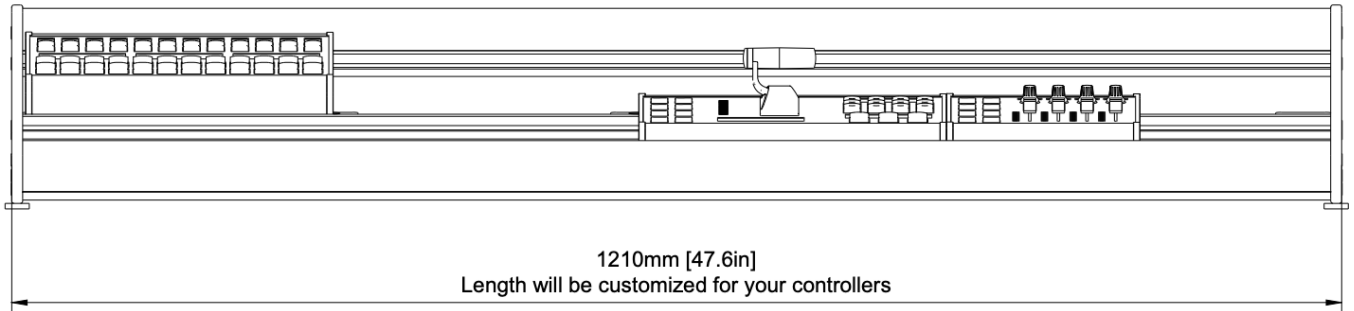

Mega Panel 2M/E Frame

Revision #1

Created 6 October 2022 09:01:16 by Heather Pedersen

Updated 9 June 2026 12:06:02 by Heather Pedersen