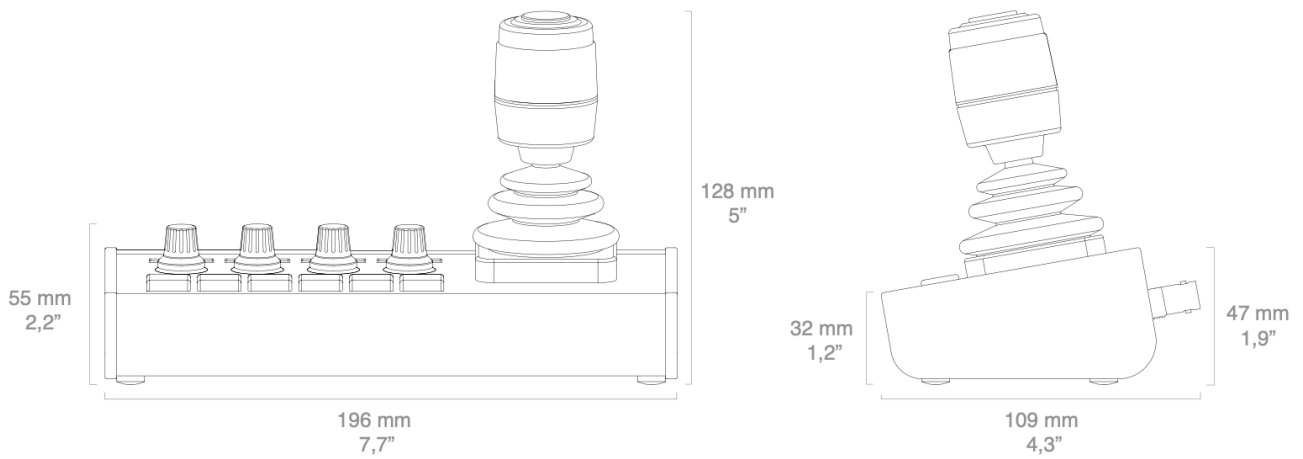

PTZ Fly

Standard

Hall Effect Joystick Option SDI Option

Revision #2

Created 6 October 2022 09:11:56 by Heather Pedersen

Updated 9 June 2026 12:06:02 by Heather Pedersen