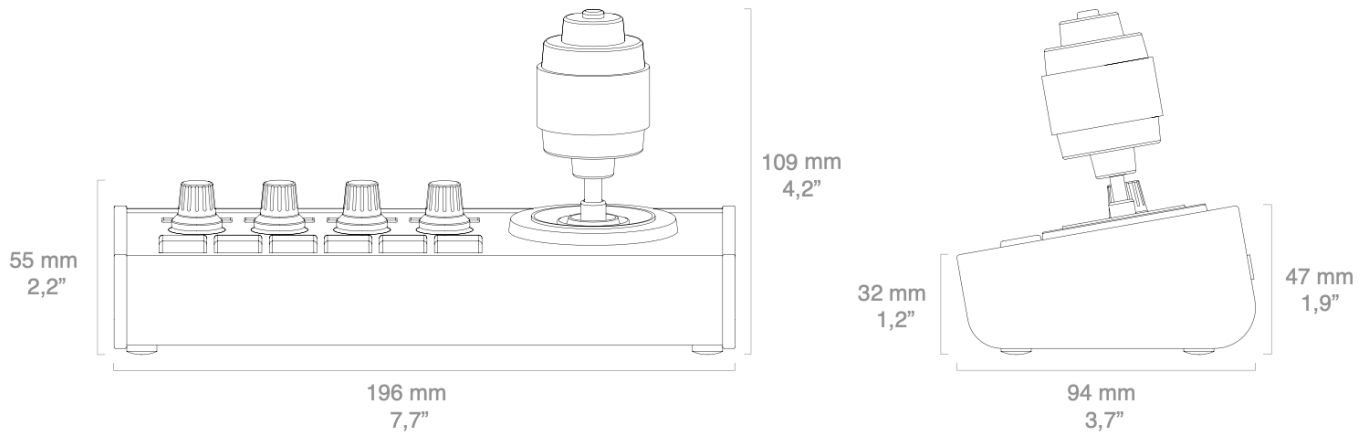

PTZ Fly

Standard

Hall Effect Joystick Option SDI Option

Revision #2

Created 6 October 2022 09:11:56 by Heather Pedersen

Updated 9 June 2026 12:06:02 by Heather Pedersen