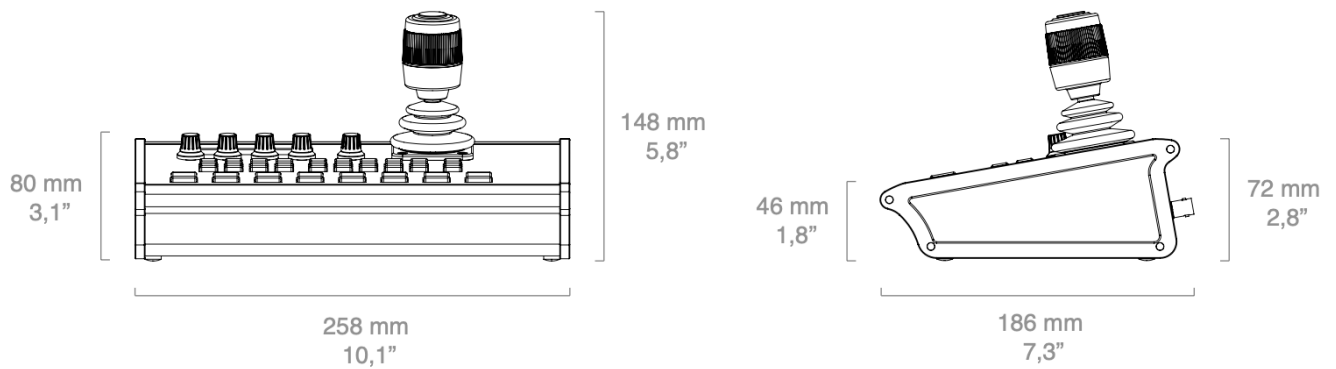

PTZ Pro v1

Standard

Hall Effect Joystick Option

Revision #1

Created 6 October 2022 09:12:56 by Heather Pedersen

Updated 9 June 2026 12:06:02 by Heather Pedersen