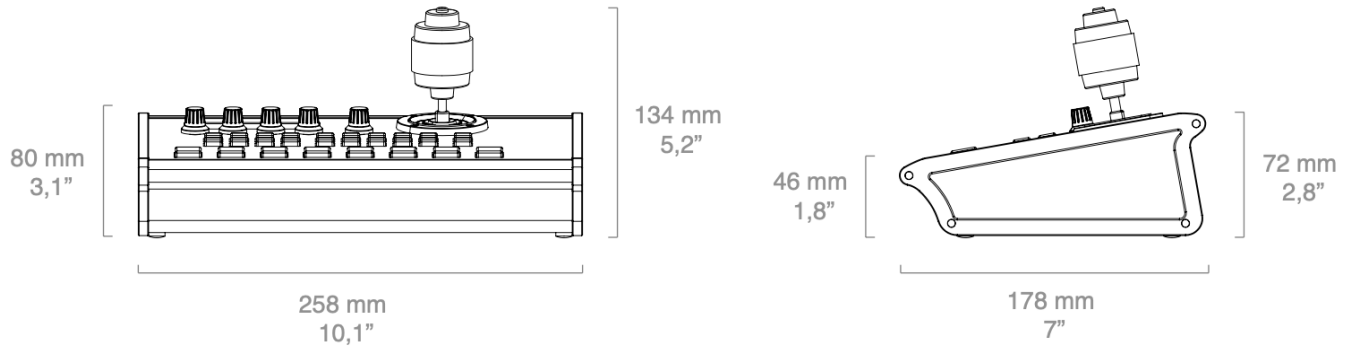

PTZ Pro v1

Standard

Hall Effect Joystick Option

Revision #1

Created 6 October 2022 09:12:56 by Heather Pedersen

Updated 9 June 2026 12:06:02 by Heather Pedersen