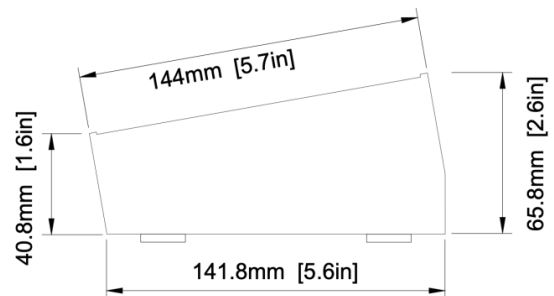

PTZ View

Formerly MKA2

Standard

Slim

Revision #3

Created 6 October 2022 09:04:17 by Heather Pedersen

Updated 9 June 2026 12:06:02 by Heather Pedersen