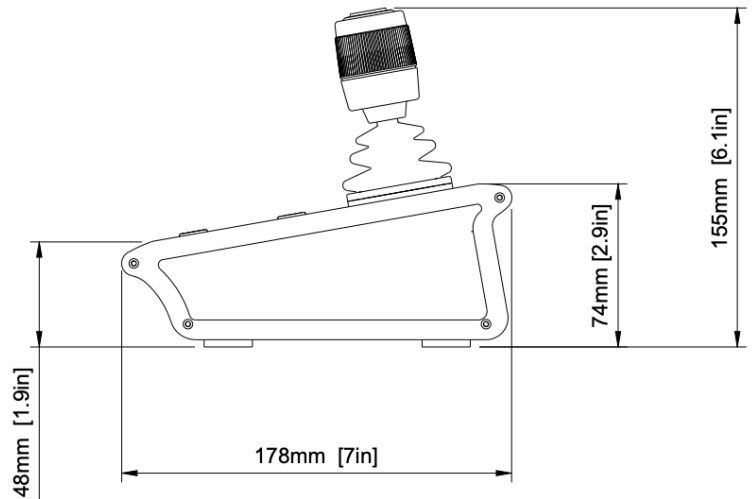

# PTZ View

Formerly MKA2

Standard

Slim

Revision #3

Created 6 October 2022 09:04:17 by Heather Pedersen

Updated 9 June 2026 12:06:02 by Heather Pedersen