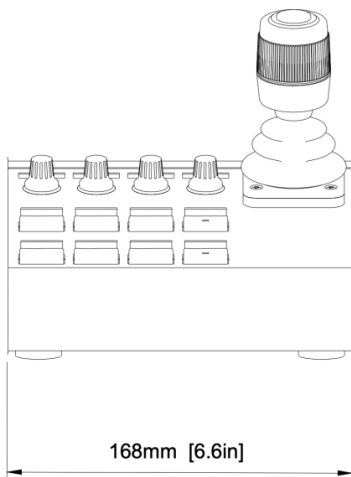

PTZ View

Formerly MKA2

Standard

Slim

Revision #3

Created 6 October 2022 09:04:17 by Heather Pedersen

Updated 9 June 2026 12:06:02 by Heather Pedersen