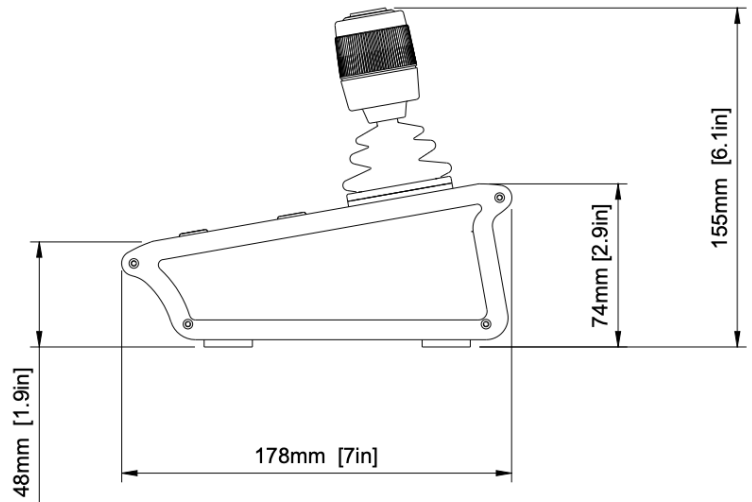

PTZ View

Formerly MKA2

Standard

Slim

Revision #3

Created 6 October 2022 09:04:17 by Heather Pedersen

Updated 9 June 2026 12:06:02 by Heather Pedersen