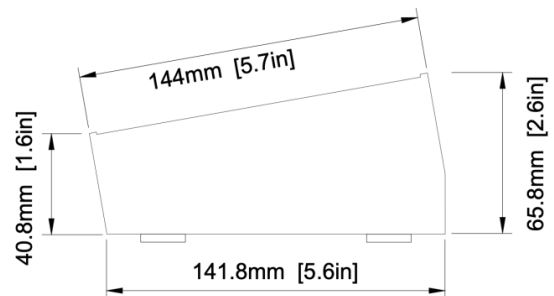

# PTZ View

Formerly MKA2

Standard

Slim

Revision #3

Created 6 October 2022 09:04:17 by Heather Pedersen

Updated 9 June 2026 12:06:02 by Heather Pedersen