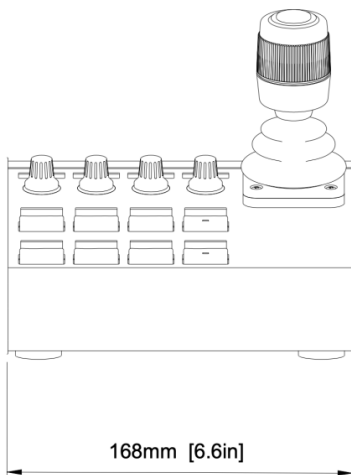

# PTZ View

Formerly MKA2

Standard

Slim

Revision #3

Created 6 October 2022 09:04:17 by Heather Pedersen

Updated 9 June 2026 12:06:02 by Heather Pedersen