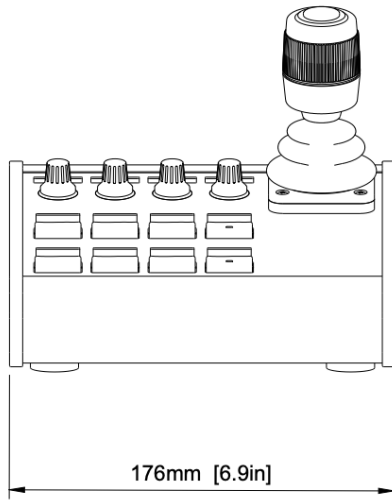

PTZ View

Formerly MKA2

Standard

Slim

Revision #3

Created 6 October 2022 09:04:17 by Heather Pedersen

Updated 9 June 2026 12:06:02 by Heather Pedersen