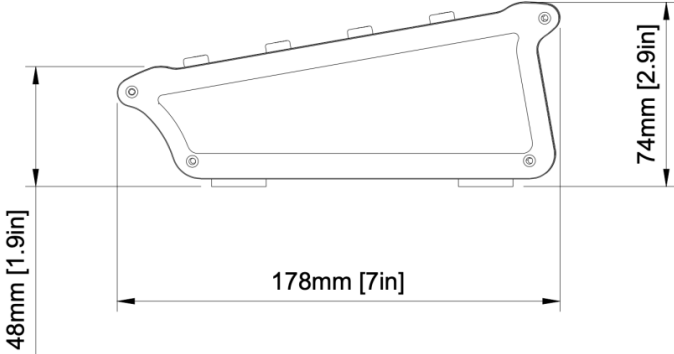

Quick Shot Pro

Standard

Slim

Revision #2
Created 9 June 2026 11:52:20 by Heather Pedersen
Updated 9 June 2026 12:06:02 by Heather Pedersen