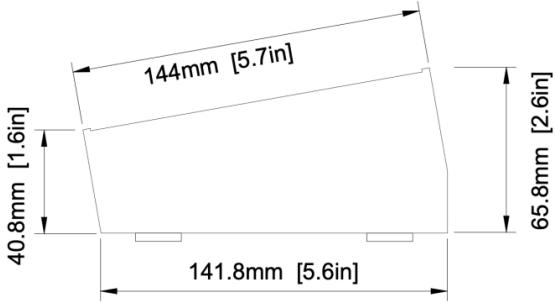

Quick Shot Pro

Standard

Slim

Revision #2
Created 9 June 2026 11:52:20 by Heather Pedersen
Updated 9 June 2026 12:06:02 by Heather Pedersen