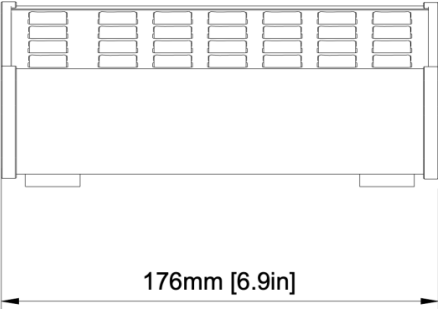

Quick Shot Pro

Standard

Slim

Revision #2
Created 9 June 2026 11:52:20 by Heather Pedersen
Updated 9 June 2026 12:06:02 by Heather Pedersen