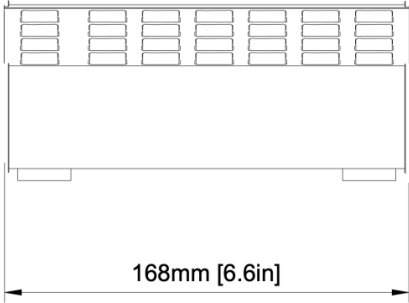

Quick Shot Pro

Standard

Slim

Revision #2
Created 9 June 2026 11:52:20 by Heather Pedersen
Updated 9 June 2026 12:06:02 by Heather Pedersen