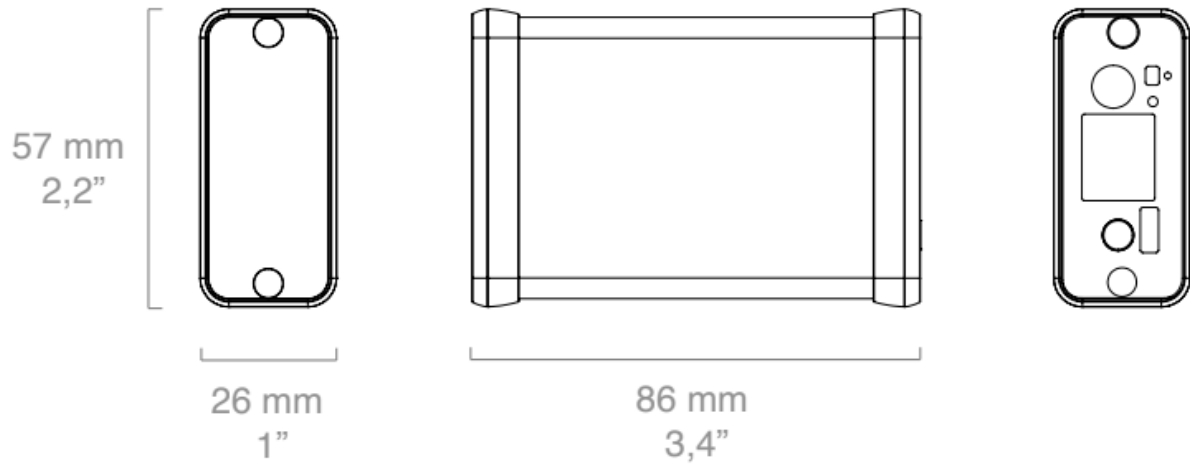

# TCP Link for Atem

---

Revision #1

Created 23 March 2023 13:46:08 by Heather Pedersen

Updated 9 June 2026 12:06:02 by Heather Pedersen