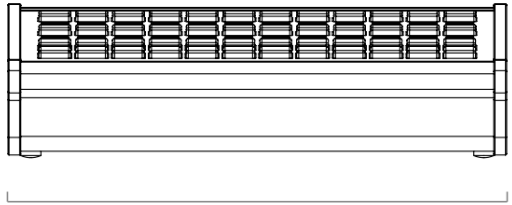

# XPoint 48

235 mm  
9,3"

46 mm  
1,8"

72 mm  
2,8"

178 mm  
7"

---

Revision #1

Created 6 October 2022 10:00:21 by Heather Pedersen